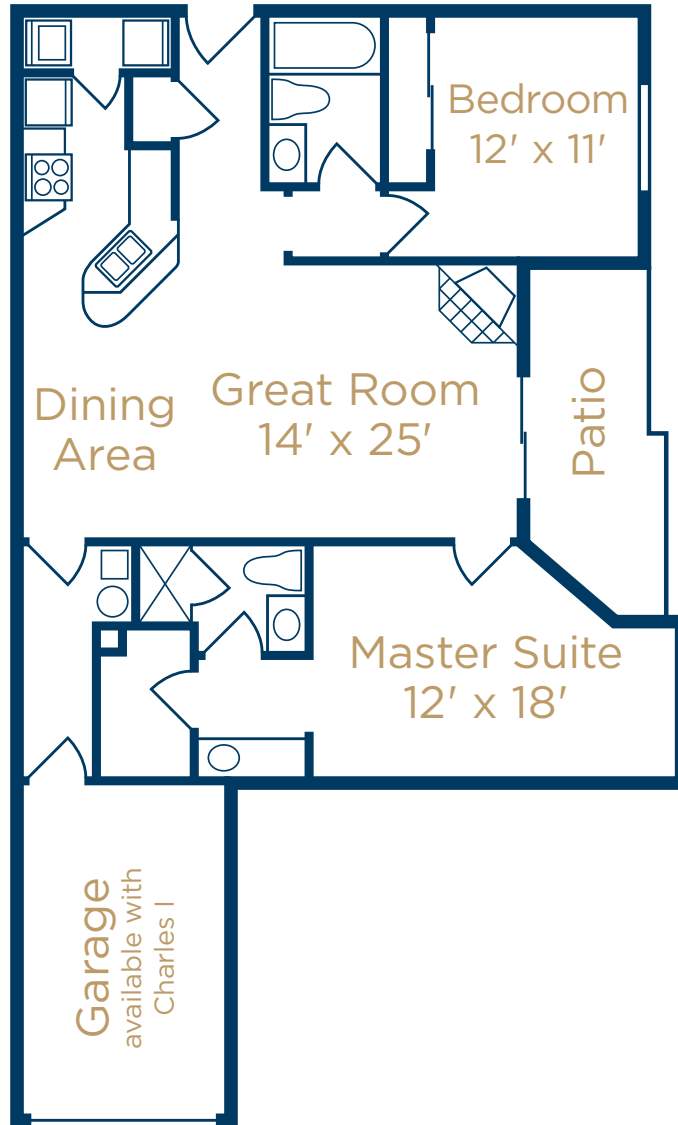

THE FALLS

A T ~ L A N D E N

CHARLES I & II
2BR, 2BA // 1210+ SQ FT

7401 LANDEN FALLS DRIVE ■ MAINEVILLE, OH 45039 ■ t 513 336 8930 ■ f 513 336 8932 ■ FALLSATLANDEN.COM

A Great Place to Live by Towne Properties®